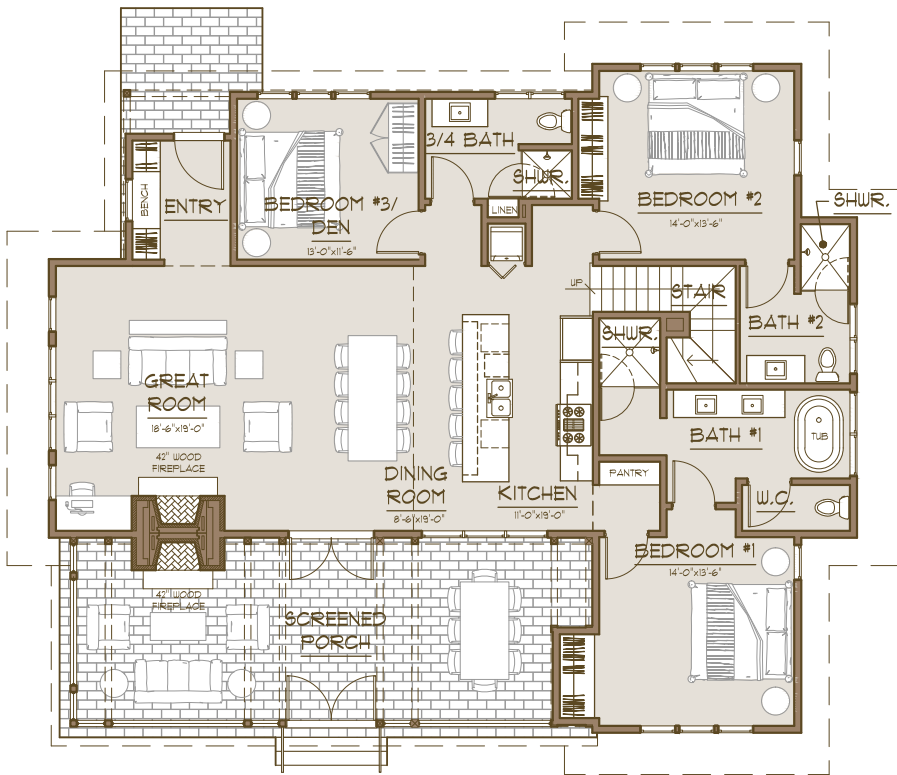

BLUEJACK  
NATIONAL

COTTAGE C

*Main Level*

*Upper Level*

4 Bedrooms  
4 Baths

## COTTAGE C

LIVING AREA: 2,349 sq. ft. plus Porch  
MAIN LEVEL: 1,992 sq. ft.  
UPPER LEVEL: 357 sq. ft.