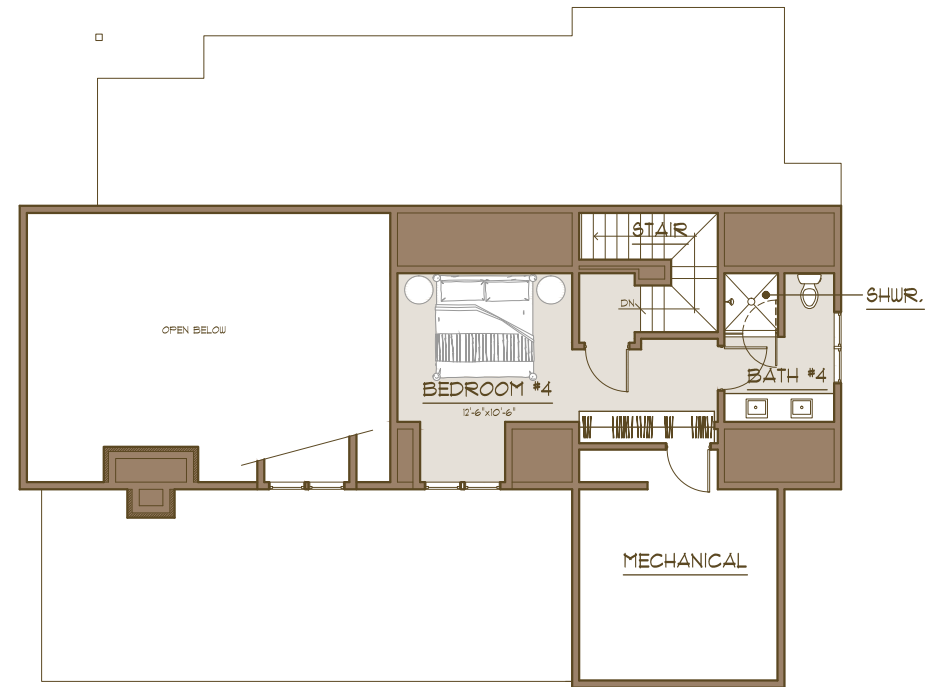

BLUEJACK  
NATIONAL

COTTAGE C

*Main Level*

*Upper Level*

4 Bedrooms  
4 Baths

## COTTAGE C

LIVING AREA: 2,349 sq. ft. plus Porch  
MAIN LEVEL: 1,992 sq. ft.  
UPPER LEVEL: 357 sq. ft.